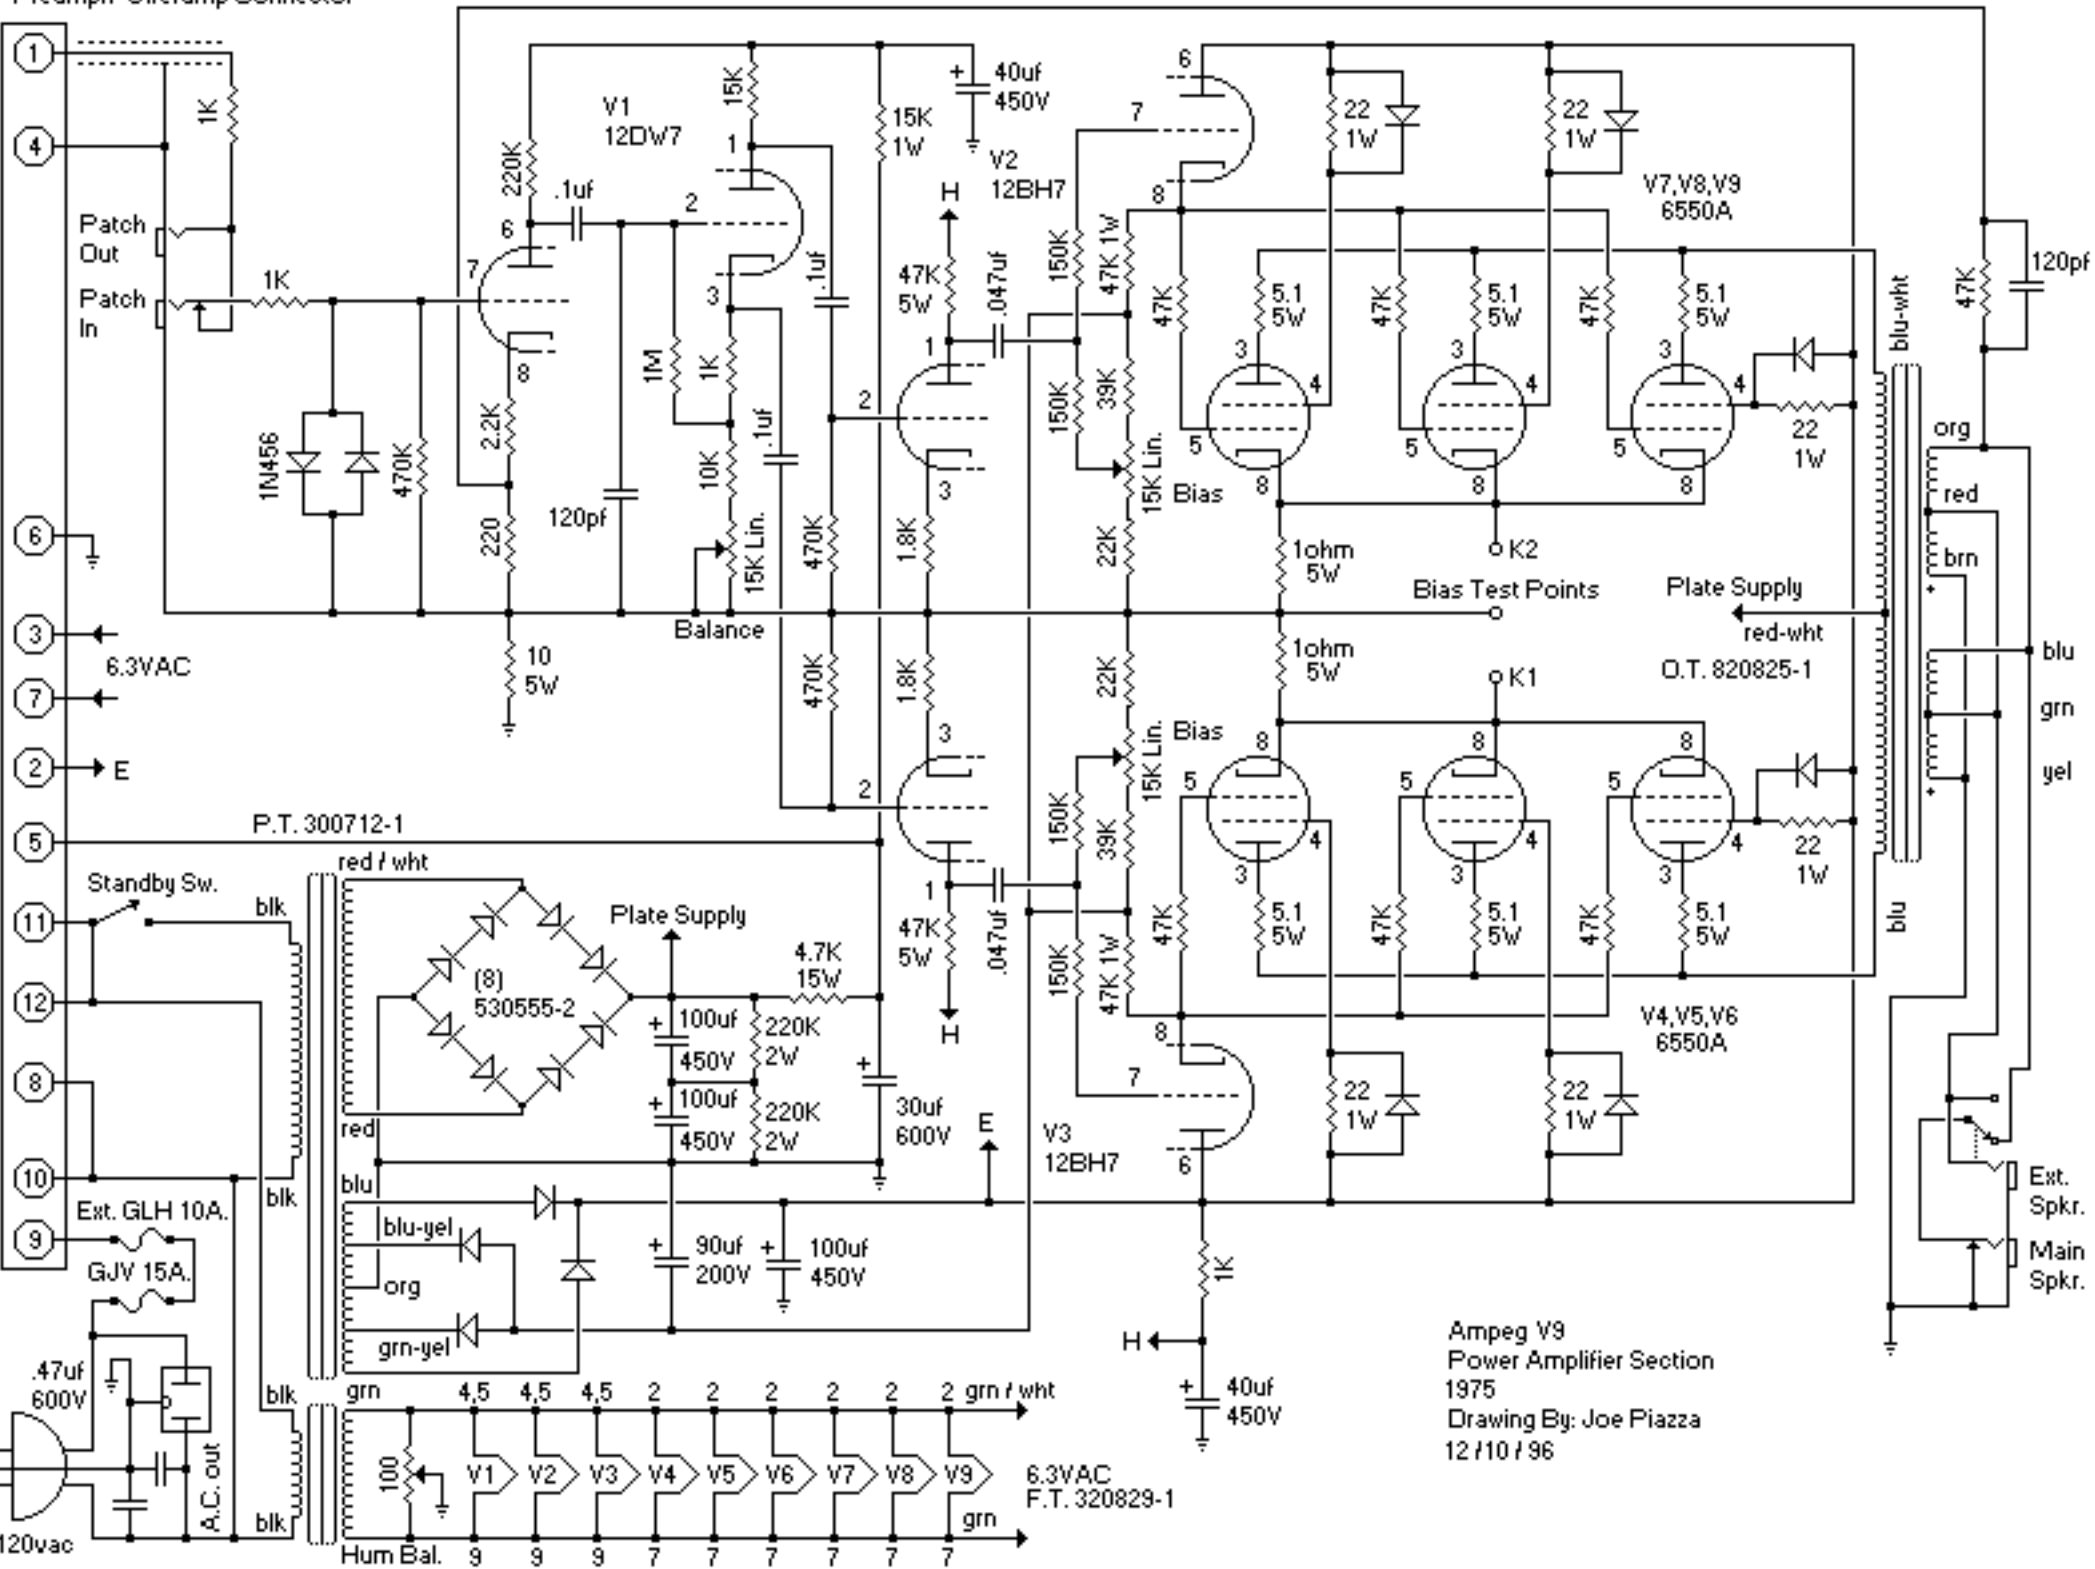

Preamplifier/Poweramp Connector

Ampeg V9  
Power Amplifier Section  
1975  
Drawing By: Joe Piazza  
12/10/96