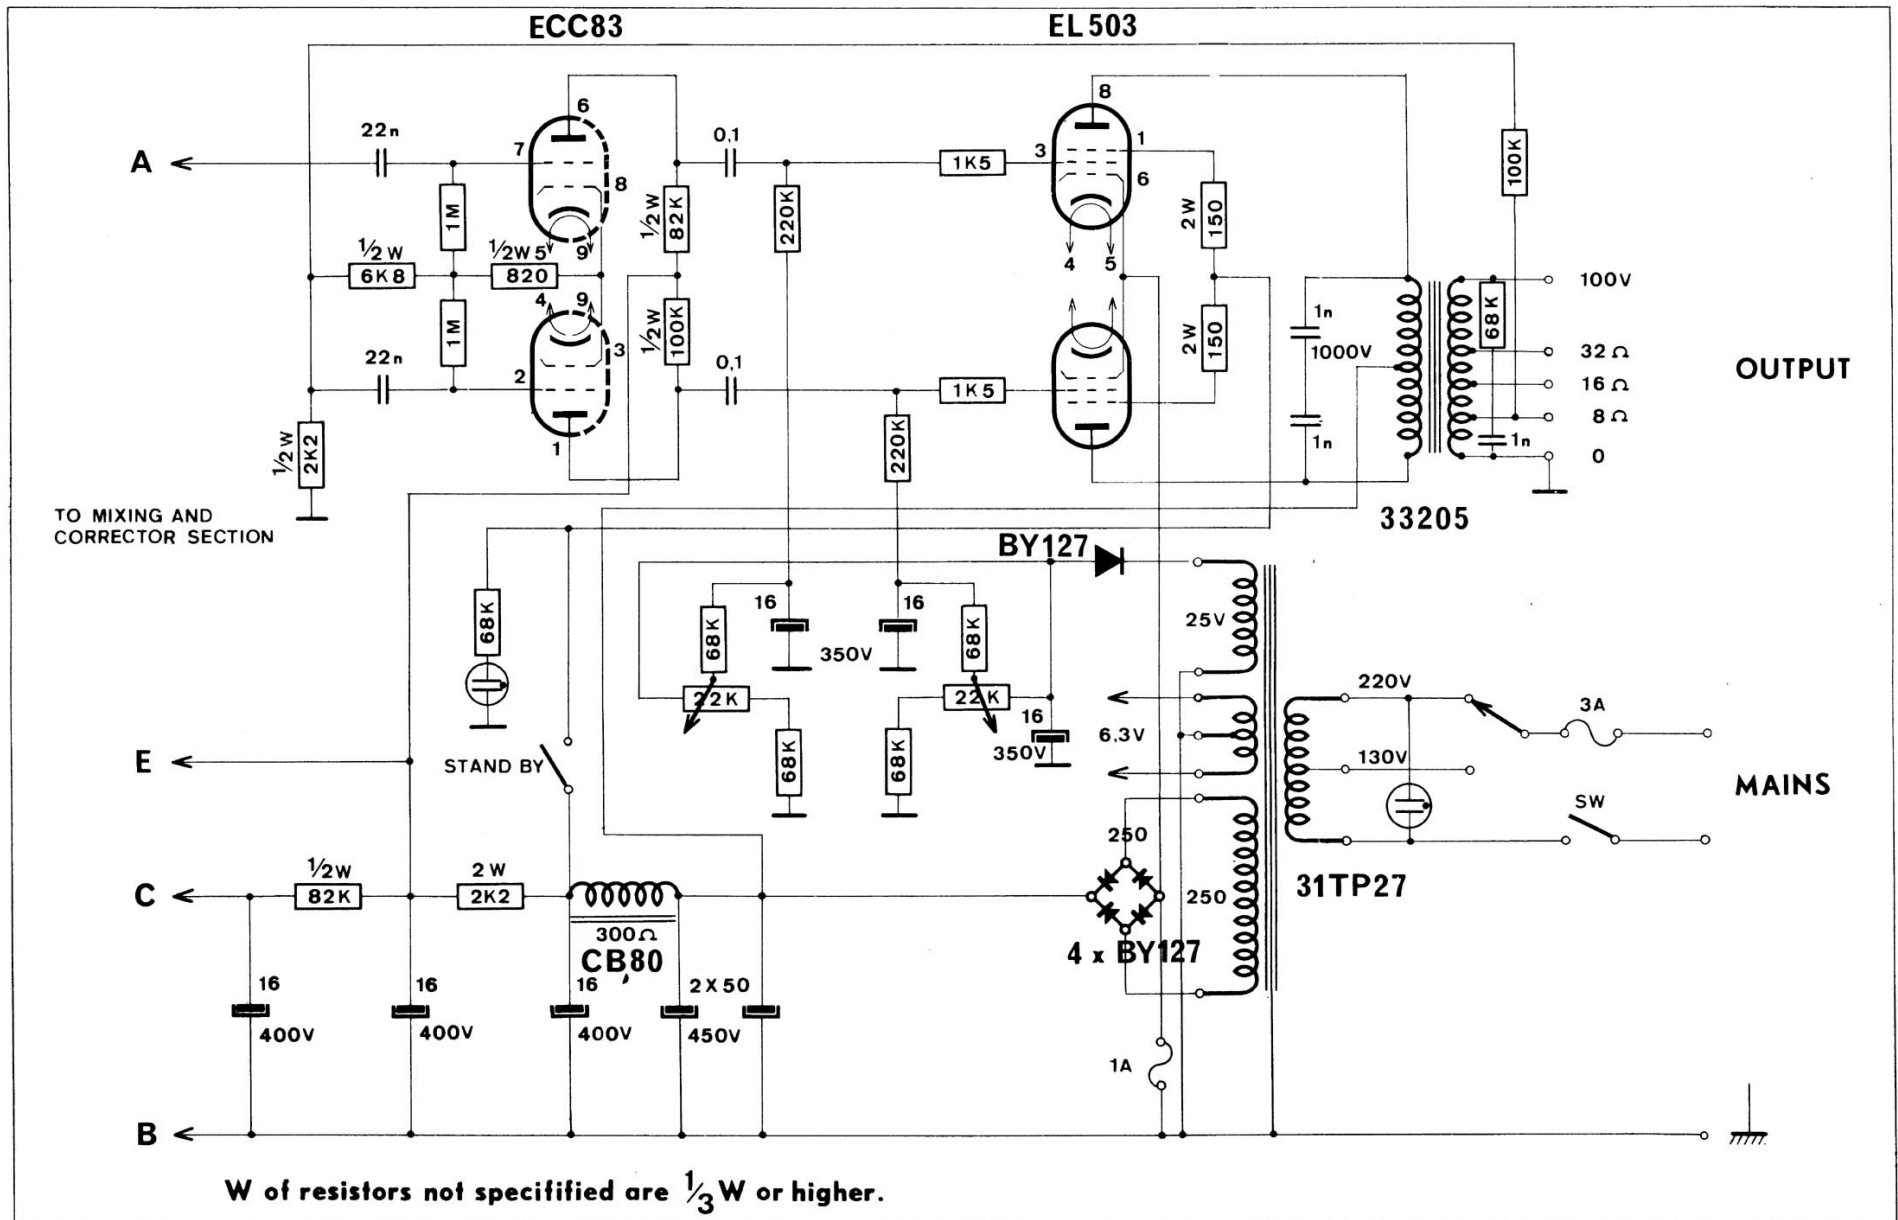

HURRICANE 200 - STUDIO 100

INPUTS AND
CORR. SYSTEM

FAYLON - Belgium

70 11 452

12/11/70

UNIVERSAL/POWER 100 POWER SECTION

FAYLON - Belgium

SERIAL: 7005006