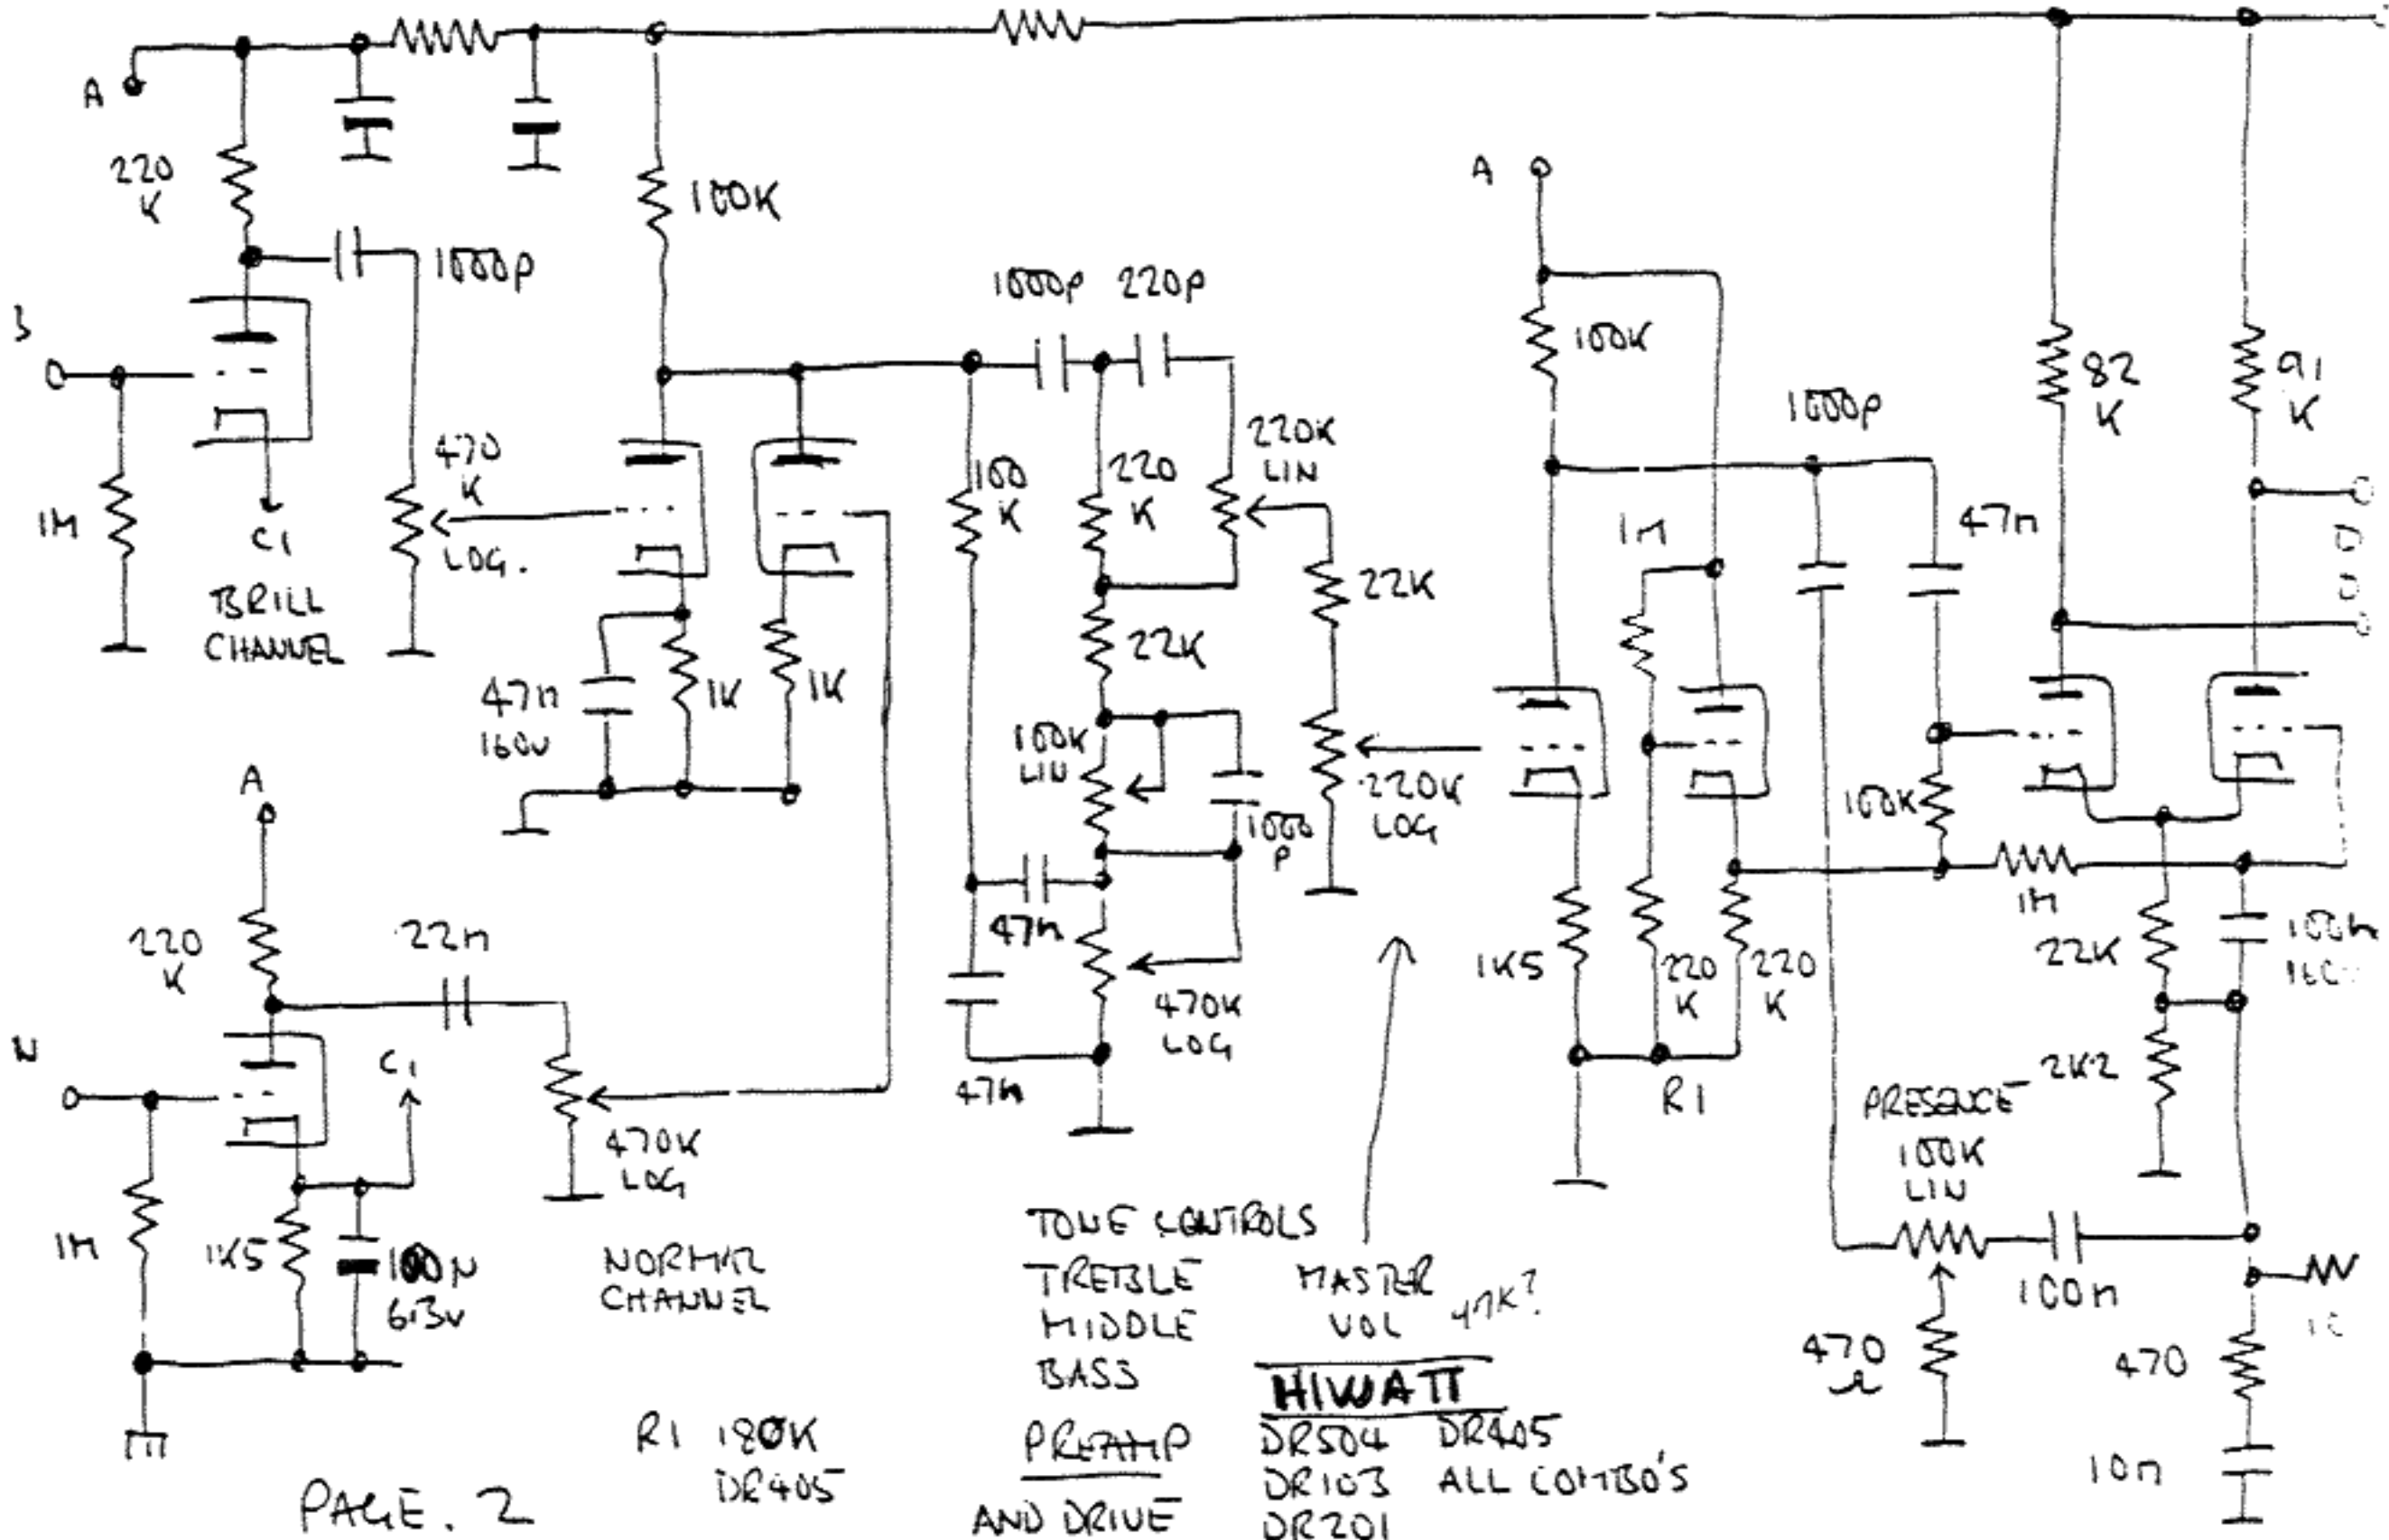

ECC83 10K 1W / 16-32V 450V ECC83

10K 1W

V3 ECC83

ECC83

HT

PAGE 2

R1 180K DR405

TONE CONTROLS
 TREBLE
 MIDDLE
 BASS
 PREAMP
 AND DRIVE

MASTER VOL 47K?

HIWATT
 DR504 DR405
 DR103 ALL COMBO'S
 DR201

HWAT
 700W SLAVE STA 400
 1979. BASIC FOR DR405.

FUSE TYPE
SLO-BLO 0U
105-117V

POWER SUPPLY

- DR 201 STA 200
- DR 405 STA 200 R
- DR 203 STA 200 R-D
- STA 400

MAINS TRANSFORMER
PARTRIDGE TYPE
200W TH 8108
400W TH 1383

HIWATT
JULY 79