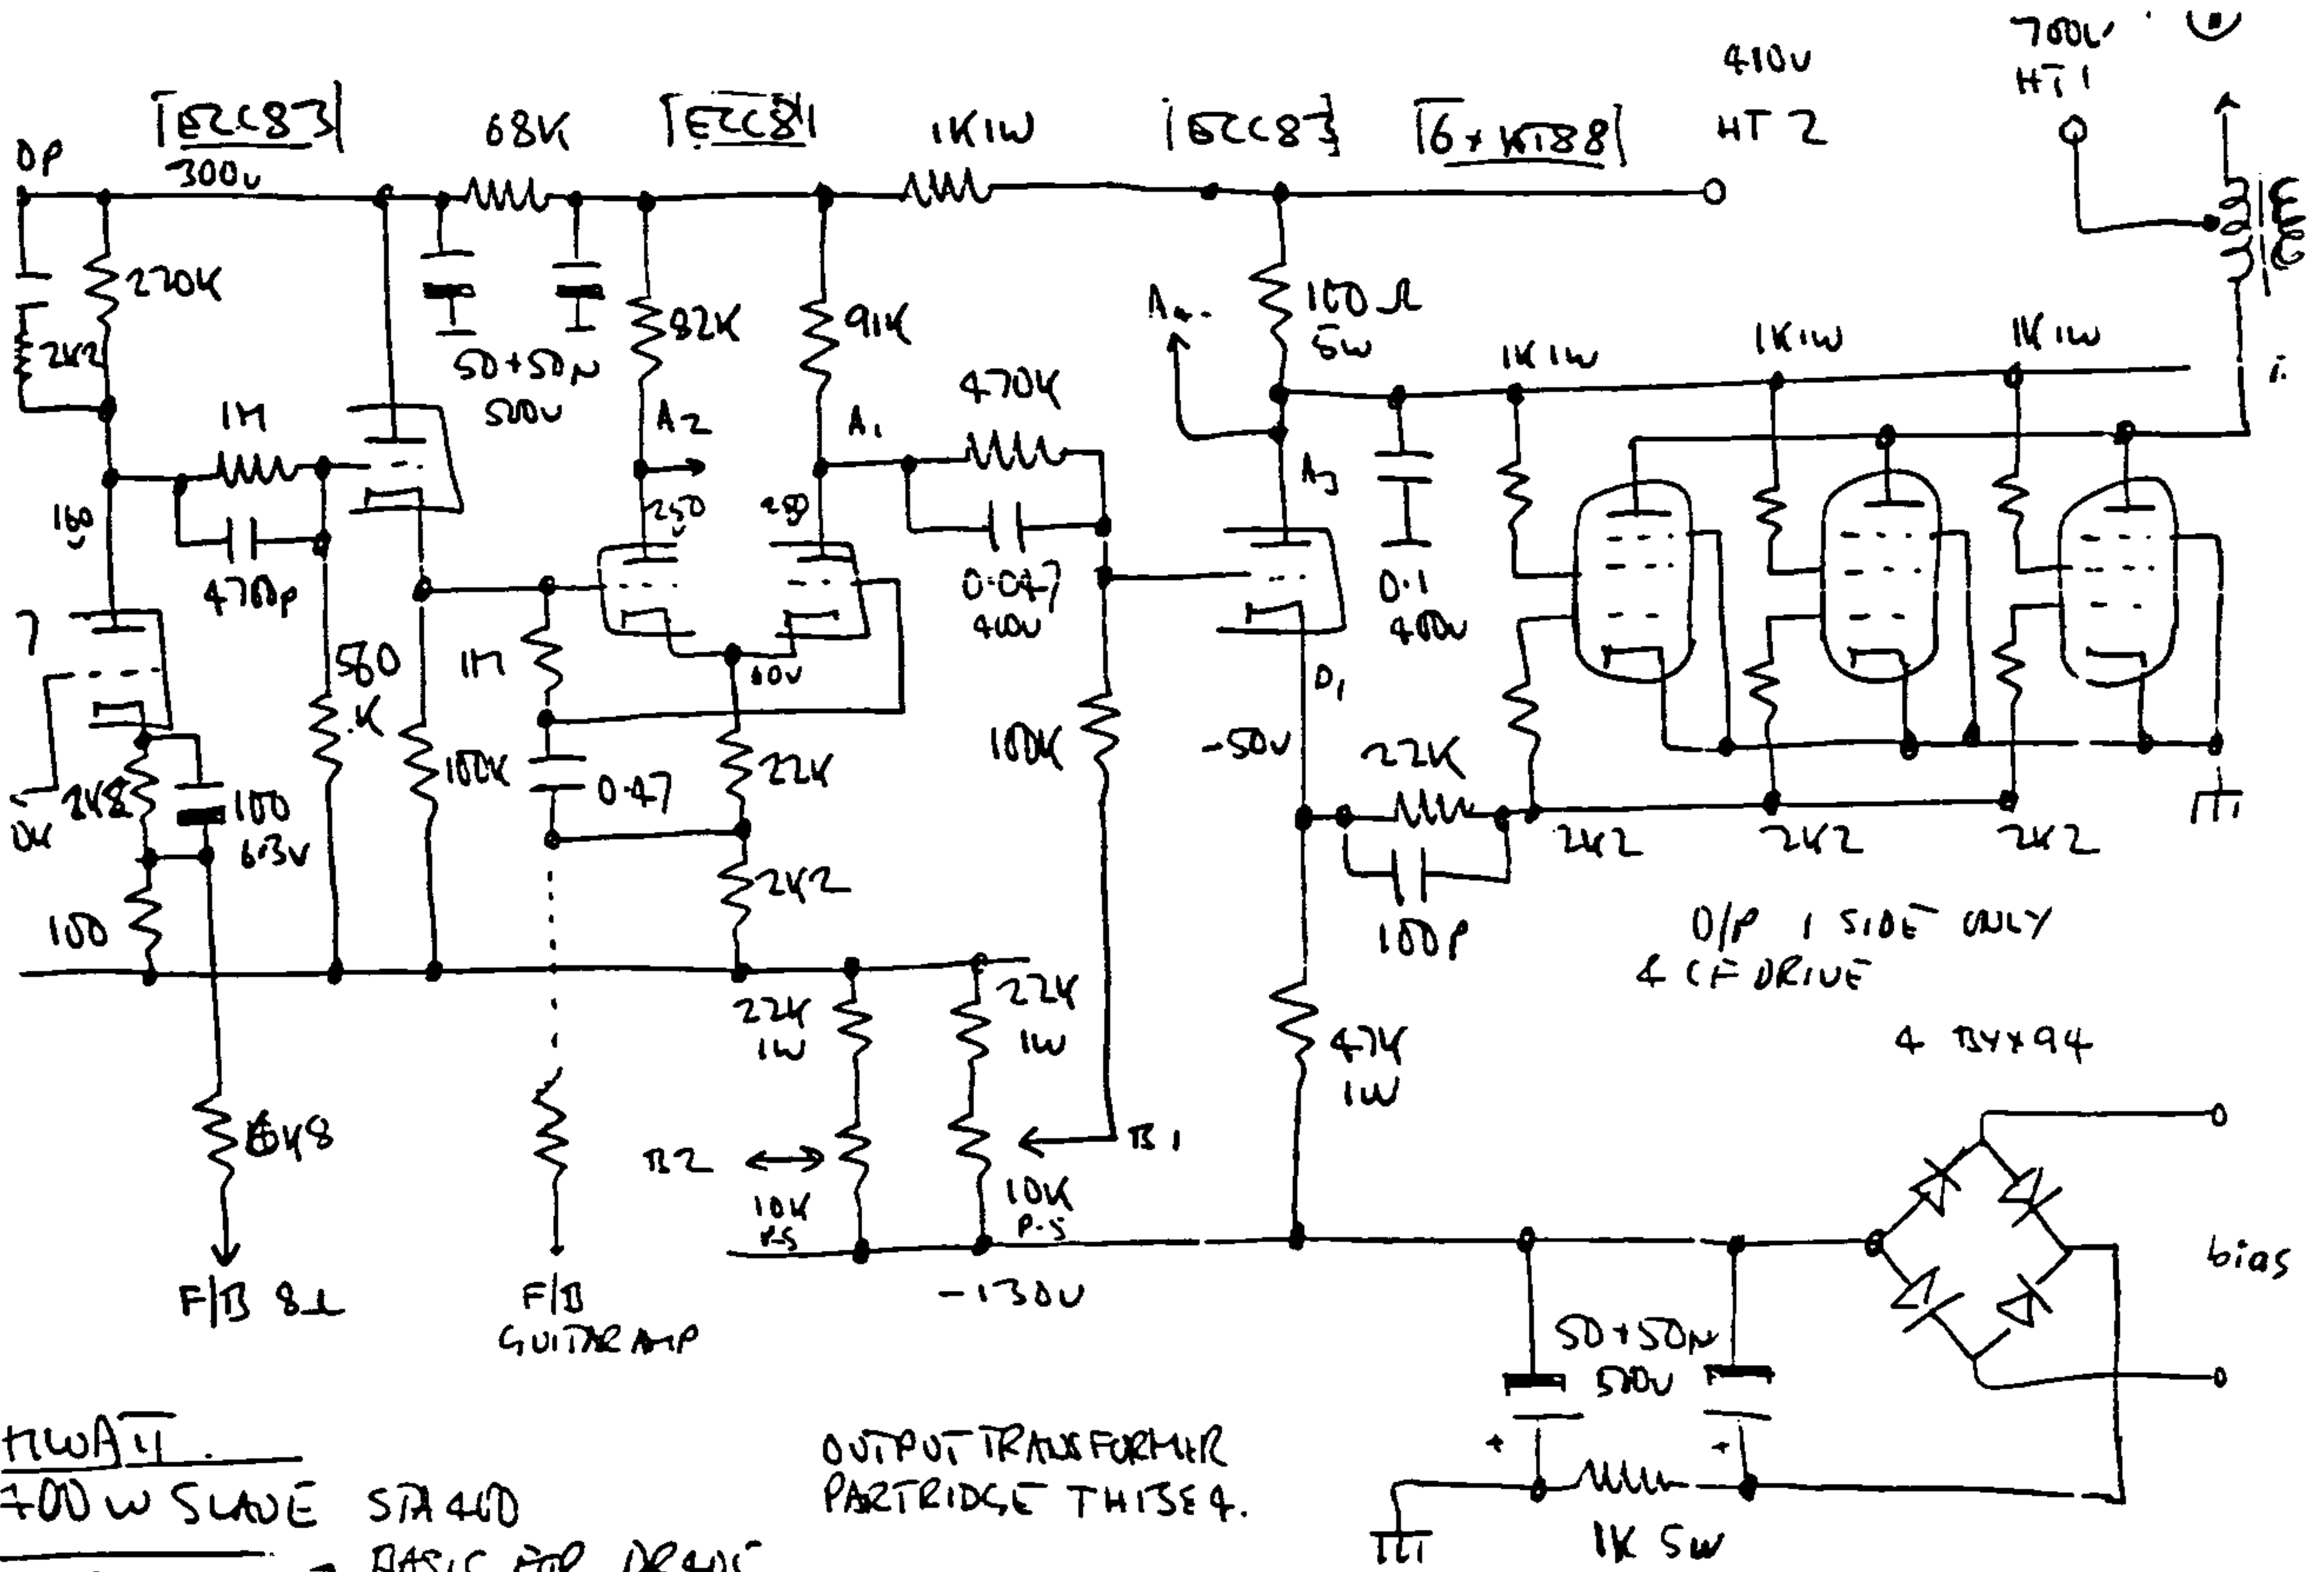

ECC83 10K 1W / 16-32V 450V ECC83

10K 1W

V3 ECC83

ECC83

HT

PAGE 2

R1 180K DR405

TONE CONTROLS
 TREBLE
 MIDDLE
 BASS
 PREAMP
 AND DRIVE

MASTER VOL 47K?

HIWATT
 DR504 DR405
 DR103 ALL COMBO'S
 DR201

HWAT
 700W SLAVE STA 400
 1979. BASIC FOR DR405.

FUSE TYPE
SLO-BLO 0U
105-117V

POWER SUPPLY

- DR 201 STA 200
- DR 405 STA 200 R
- DR 203 STA 200 R-D
- STA 400