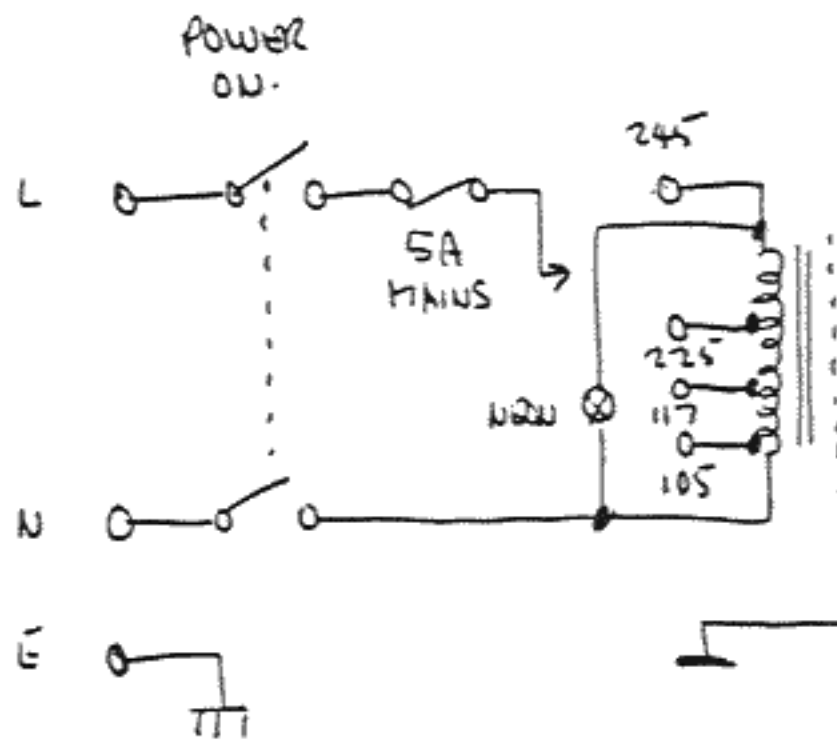

ECC83 10K 1W / 16-32V 450V ECC83

10K 1W

V3 ECC83

ECC83

HT

PAGE 2

R1 180K DR405

TONE CONTROLS
 TREBLE
 MIDDLE
 BASS
 PREAMP
 AND DRIVE

MASTER VOL 47K?

HIWATT
 DR504 DR405
 DR103 ALL COMBO'S
 DR201

HWAT
 700W SLAVE STA 400
 1979. BASIC FOR DR405.

FUSE TYPE
SLO-BLO 0U
105-117V

POWER SUPPLY

- DR 201 STA 200
- DR 405 STA 200 R
- DR 203 STA 200 R-D
- STA 400

MAINS TRANSFORMER
PARTRIDGE TYPE
200W TH 8108
400W TH 1383

HIWATT
JULY 79