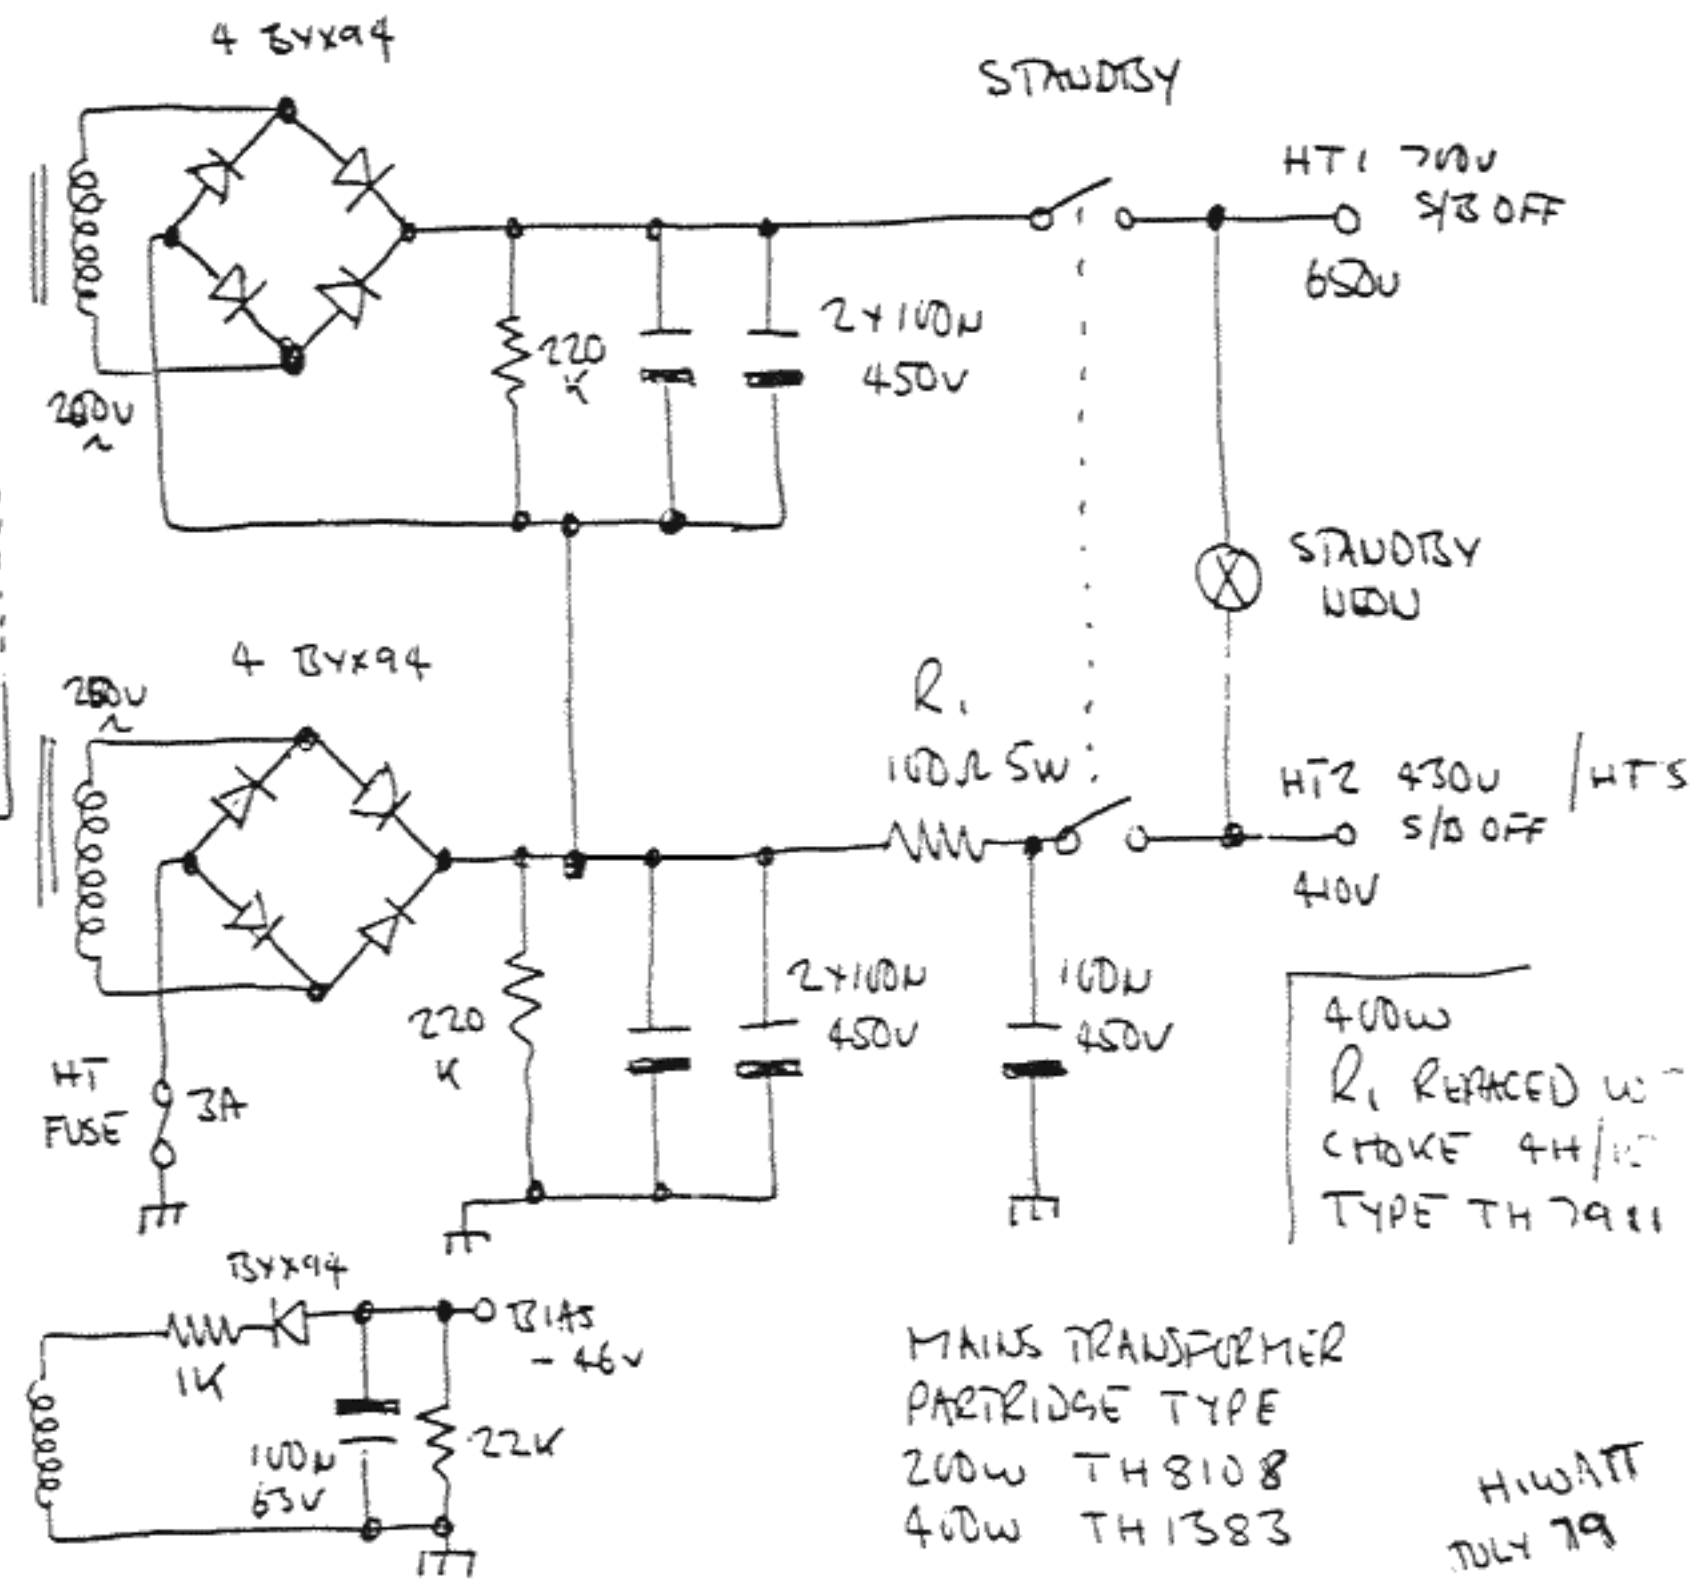

ECC83 10K 1W / 16-32V 450V ECC83

10K 1W

V3 ECC83

ECC83

HT

PAGE 2

R1 180K DR405

TONE CONTROLS
 TREBLE
 MIDDLE
 BASS
 PREAMP
 AND DRIVE

MASTER VOL 47K?

HIWATT
 DR504 DR405
 DR103 ALL COMBO'S
 DR201

HWAT
 700W SLAVE STA 400
 1979. BASIC FOR DR405.

FUSE TYPE
SLO-BLO 0U
105-117V

POWER SUPPLY

- DR 201 STA 200
- DR 405 STA 200 R
- DR 203 STA 200 R-D
- STA 400

MAINS TRANSFORMER
PARTRIDGE TYPE
200W TH 8108
400W TH 1383

HIWATT
JULY 79