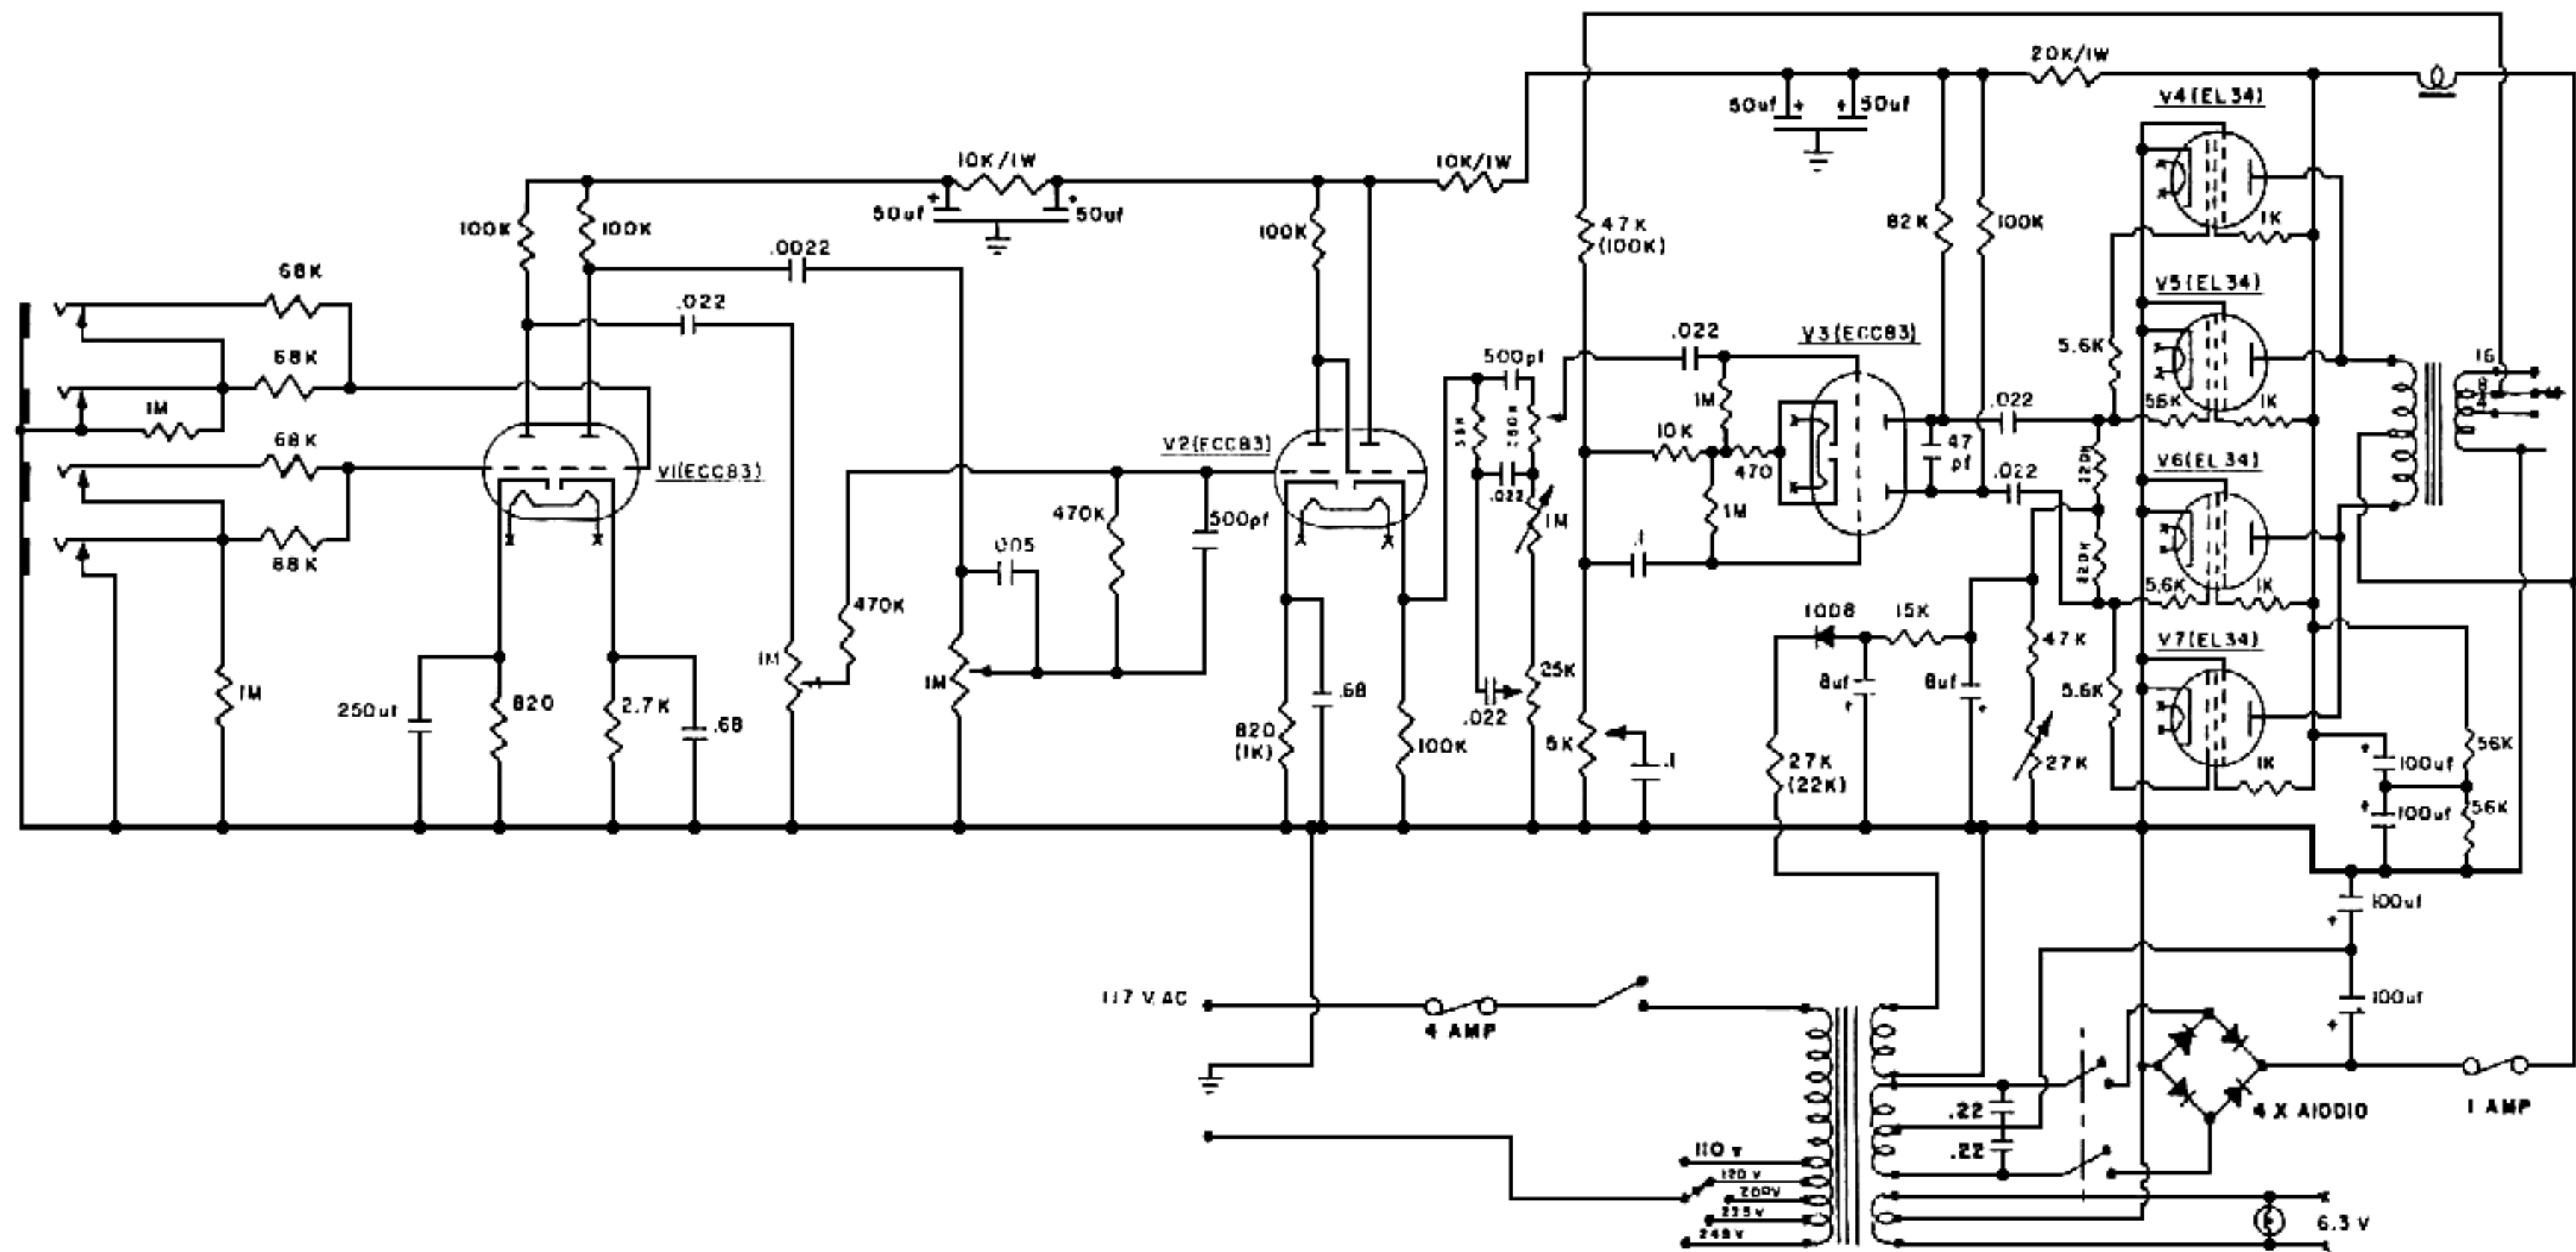

100 WATT AMPLIFIER
TYPE # Z C. 1967

MARSHALL
1959

GW
UNICORD INCORPORATED
GULF WESTERN COMPANY
75 FROST STREET WESTBURY N. Y. 11590

SCALE: — JULY 70

70-6-11 B