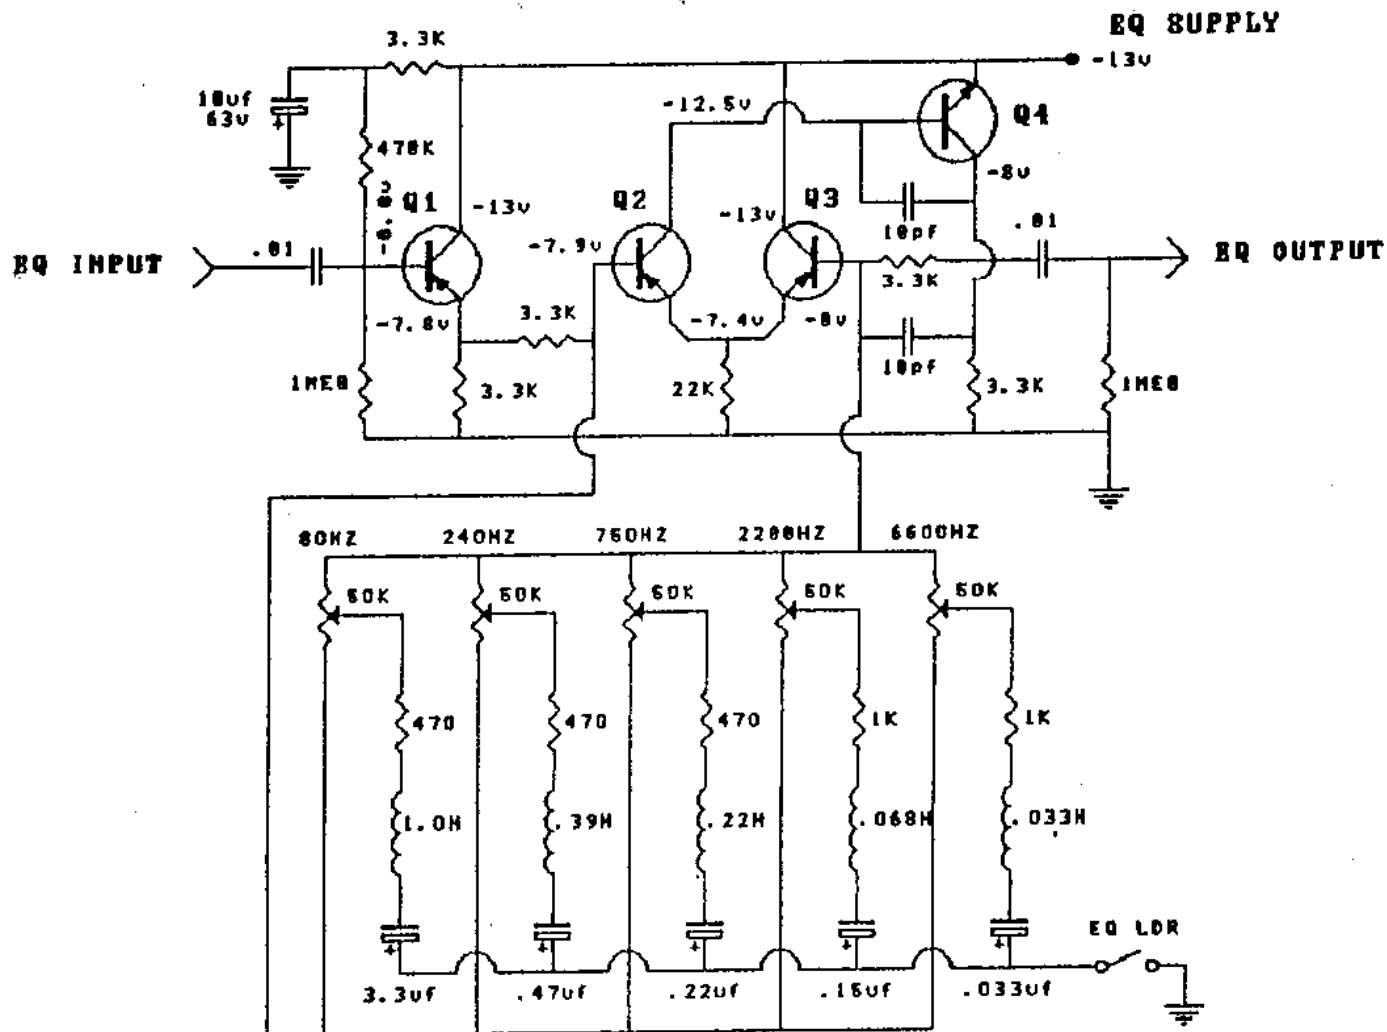

VOLTAGES MEASURED NO SIGNAL
 117V AC MAINS
 VOLTAGES MAY VARY 20%
 ALL RESISTORS 1/2 WATT UNLESS NOTED

Title		.50 CAL. 6005 MODEL	POWER AMP
Size	Number	Revision	
A4			
Date:	22-MAY 1992	Sheet	of
File:	60_05PUR/1	Drawn By:	GEO. H

Title			GRAPHIC EQUALIZER		
Size	Number	.50 CAL 6805		Revision	
A4					
Date:	23-MAY 1992	Sheet	of		
File:	EQ/1	Drawn By:		GEO. A.	