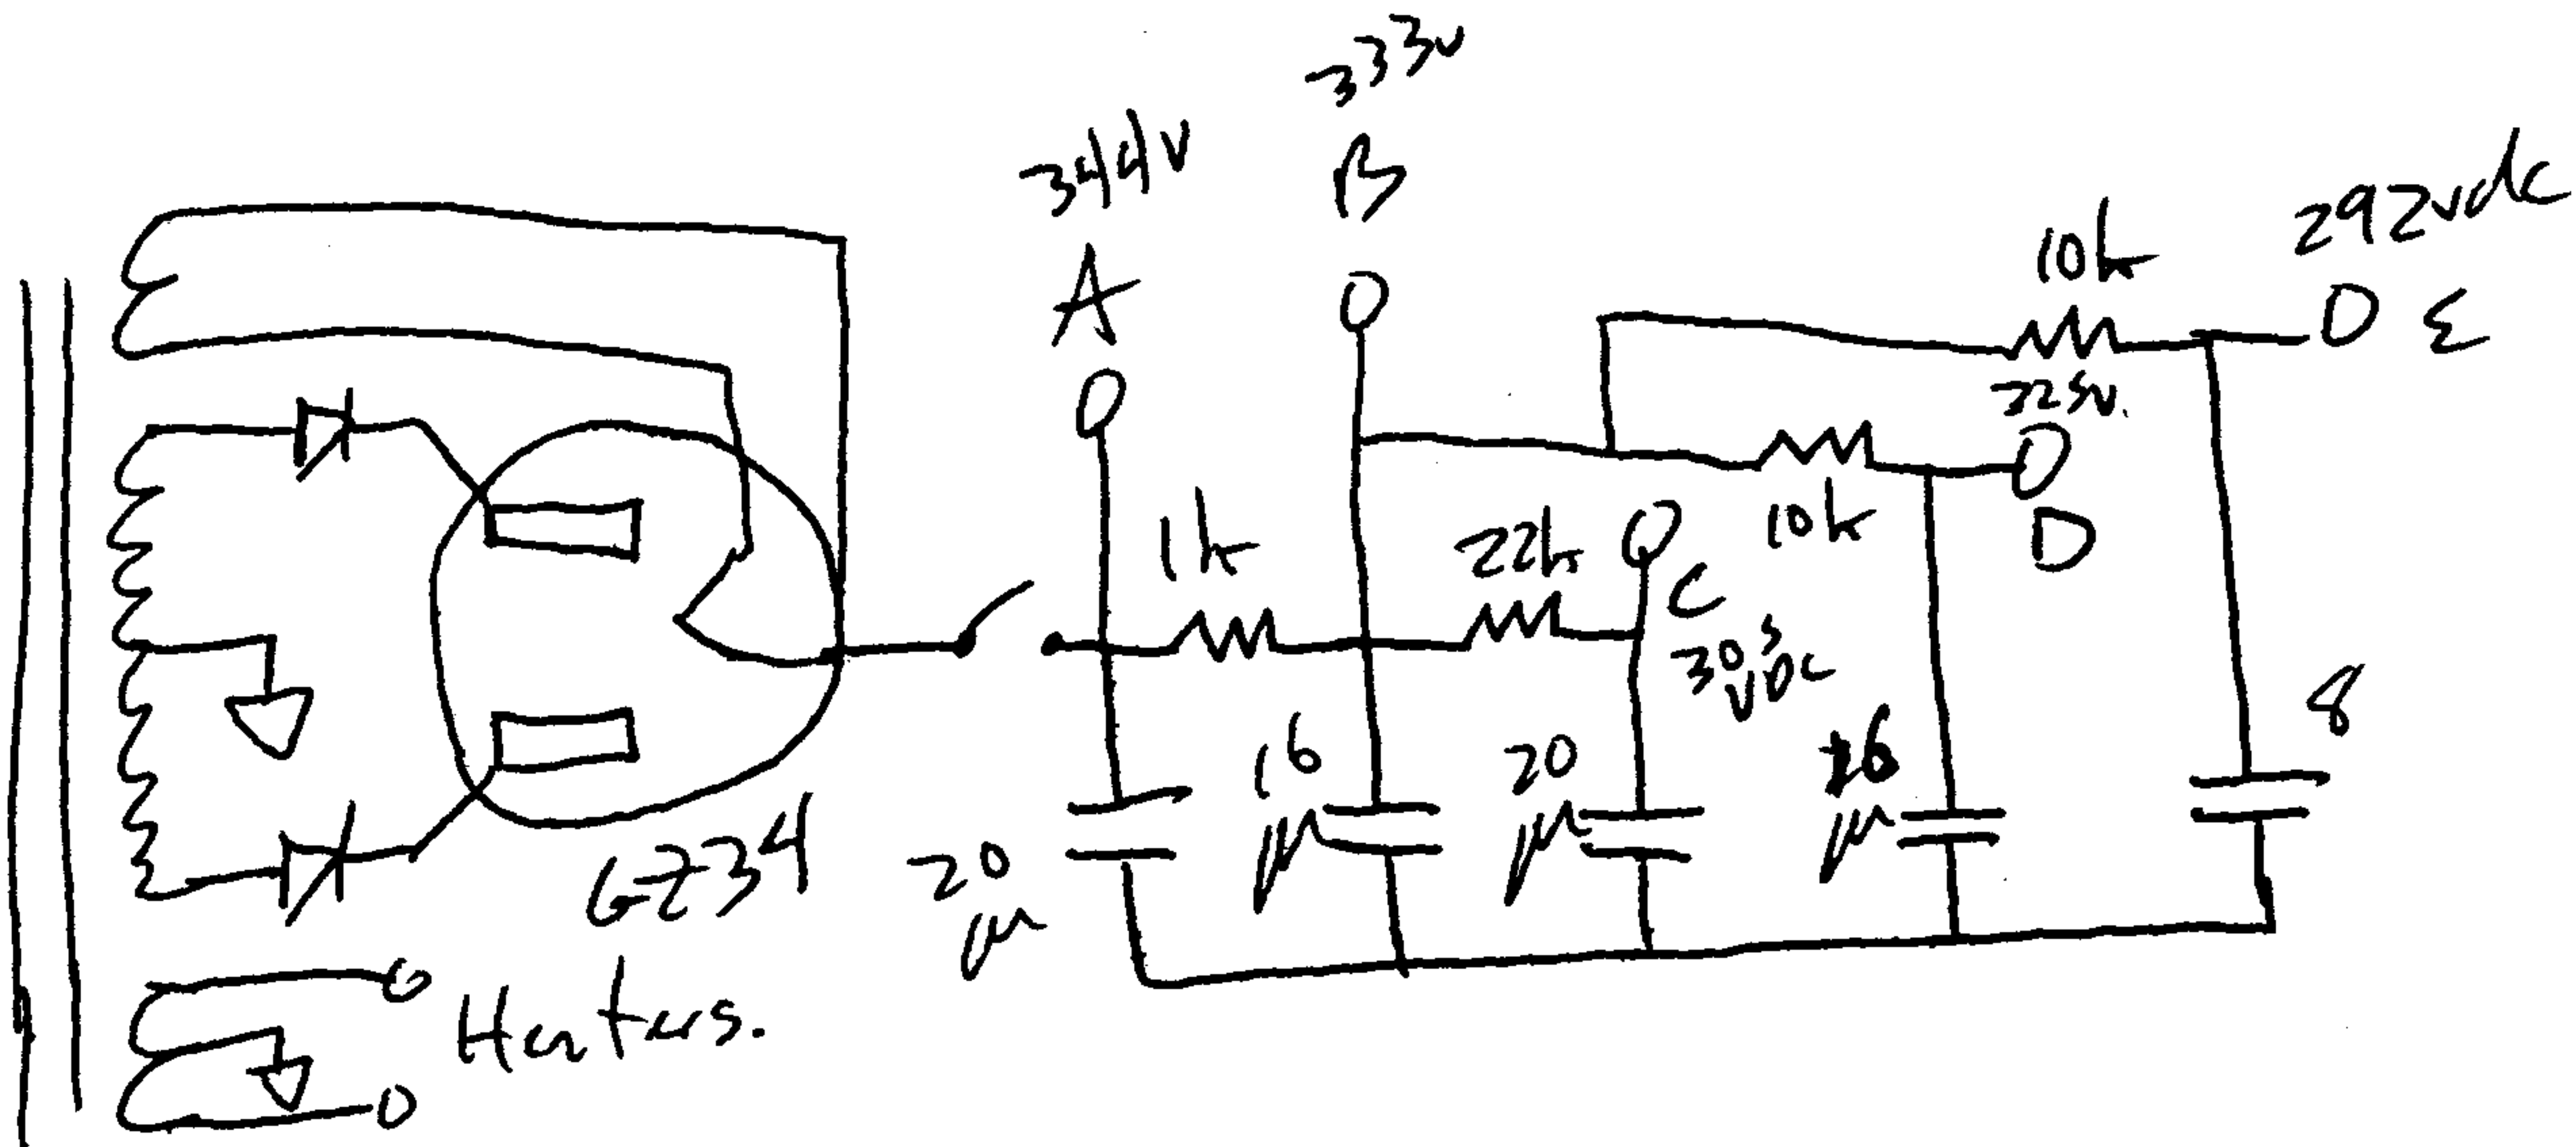

TOP Hat club Deluxe

35ma per tube
 8k primary into 8-ohm loads