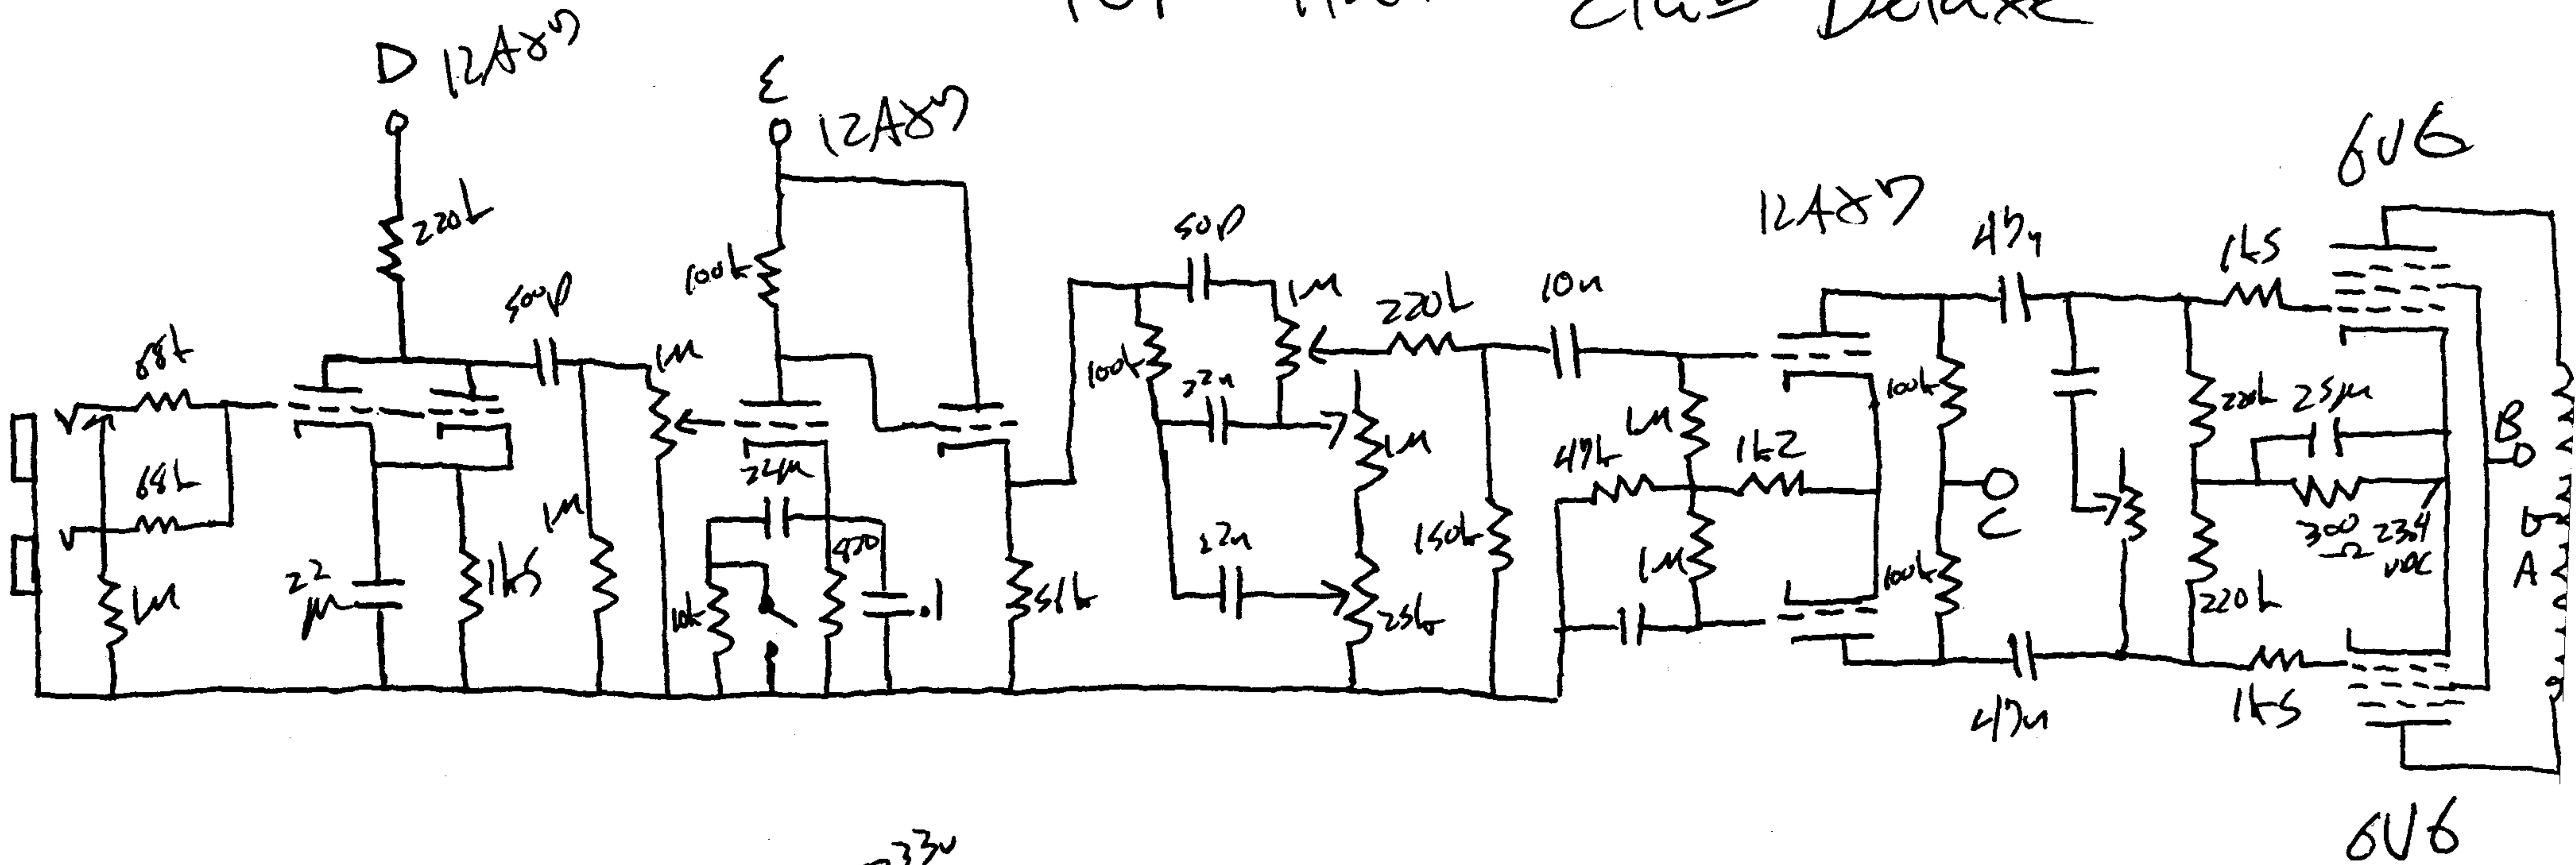

TOP Hat club Deluxe

35ma per tube
 8k primary into 8-ohm loads